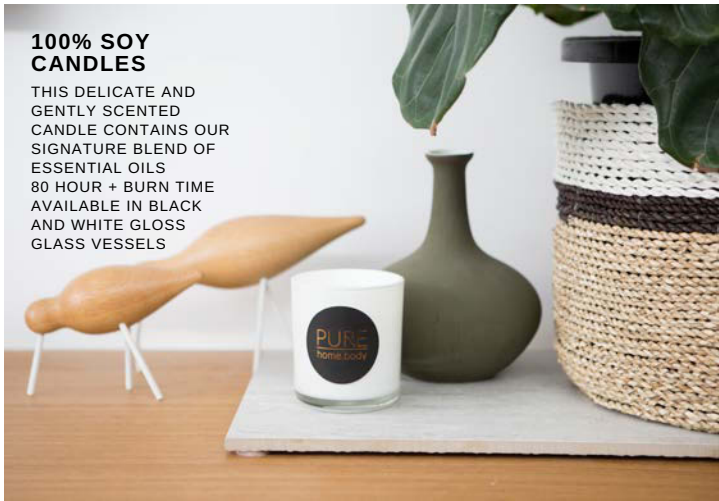

## DISHWASHING LIQUID

SUITABLE FOR  
SENSITIVE SKIN  
GREY WATER SAFE  
GREASE AND GRIME  
BUSTING POWER WITH  
A LEMONGRASS  
ESSENTIAL OIL SCENT  
500ml |

## 100% SOY CANDLES

THIS DELICATE AND GENTLY SCENTED CANDLE CONTAINS OUR SIGNATURE BLEND OF ESSENTIAL OILS  
80 HOUR + BURN TIME  
AVAILABLE IN BLACK AND WHITE GLOSS GLASS VESSELS