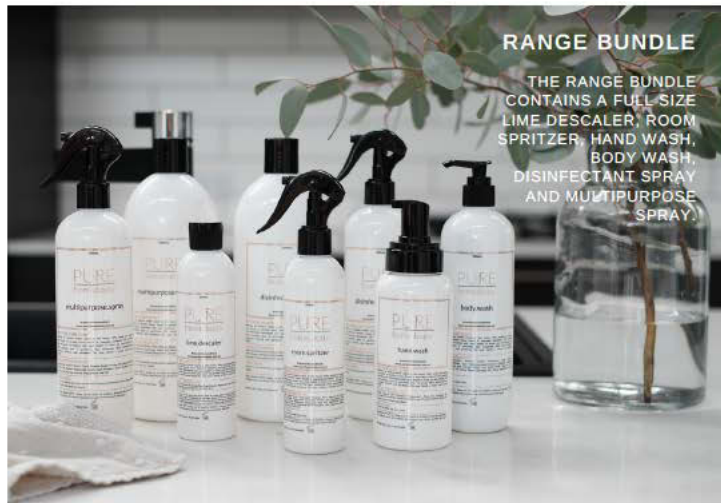

## MICROFIBRES

FOR ADDED CLEANING POWER USE OUR MICROFIBRES.  
PICK UP DUST, BUFF AND POLISH  
SUITABLE FOR ALL SURFACES  
WASH AND REUSE  
1 PK | 2 PK. BLACK

### TRIAL KIT

THE TRIAL KIT CONTAINS A SAMPLE SIZE OF THE LIME DESCALER, ROOM SPRITZER, MULTIPURPOSE SPRAY, DISINFECTANT SPRAY AND BODY WASH.

### RANGE BUNDLE

THE RANGE BUNDLE CONTAINS A FULL SIZE LIME DESCALER, ROOM SPRITZER, HAND WASH, BODY WASH, DISINFECTANT SPRAY AND MULTIPURPOSE SPRAY.

**JOIN THE PHB COMMUNITY** AND GET THE LATEST TIPS, DIY AND EASY HEALTHY HOME INSPIRATION FROM CARA LITTLE